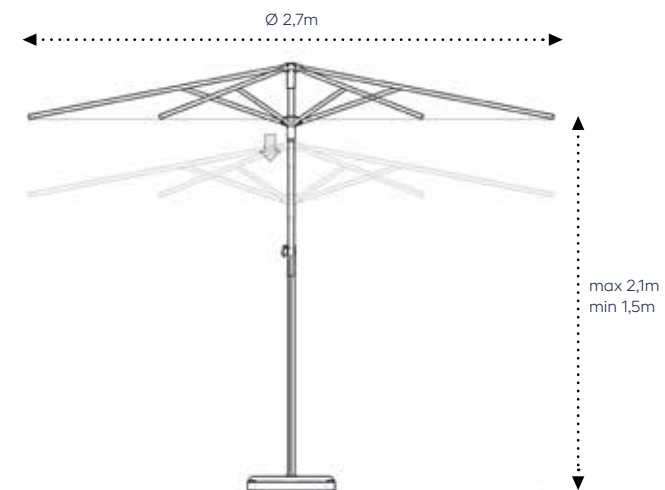

central pole umbrella

PROSTOR P2

The Prostor P2 parasol is the perfect choice for anyone seeking a timeless, yet contemporary design. Its lightweight design makes it easy to operate and move, making it ideal for use on terraces and in gardens. Whether you're looking for a stylish addition to your outdoor space or a functional solution for shade, the Prostor P2 is the perfect all-rounder.

PROSTOR P2

DIMENSIONS

COLOURS FRAME & POLE

ANODIZED ALUMINIUM

COLOURS FABRIC

STANDARD RANGE

olefin 100% solution-dyed

weight 190g/m²

45 x 45 cm
Concrete base with
telescopic pole